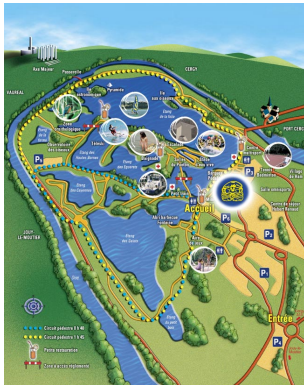

# Plan

- 1 Little presentation of Paris
- 2 Presentation of Cergy-Pontoise
- 3 Student life

Cergy is city built in 1960 at 30km to Paris. Cergy have a very young University (1991) and a lot of engineer school, the most famous is ESSEC (school of management).

The University of Cergy is very pleasant and have a lot of foreign student (chinese, european,...).

# Plan

- 1 Little presentation of Paris
- 2 Presentation of Cergy-Pontoise
- 3 Student life**

10<sup>th</sup> ANNIVERSAIRE

---